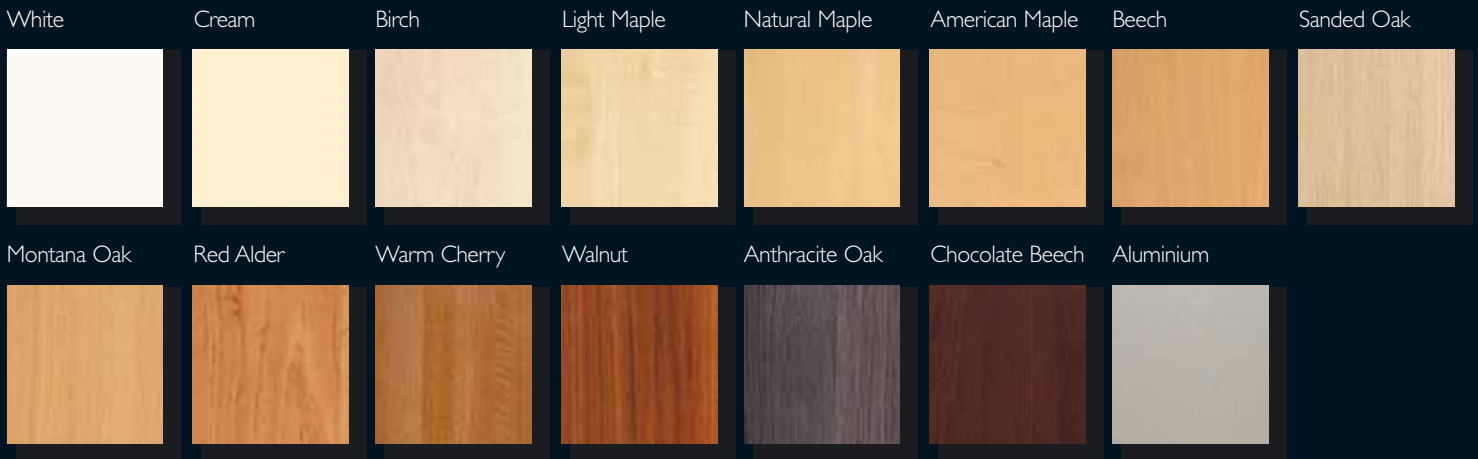

4. Select your Door Handle

2. & 3. Cabinet, Plinth & Shelving Cabinet woodgrain effect always runs vertically. Plinth and shelving woodgrain effect always runs horizontally