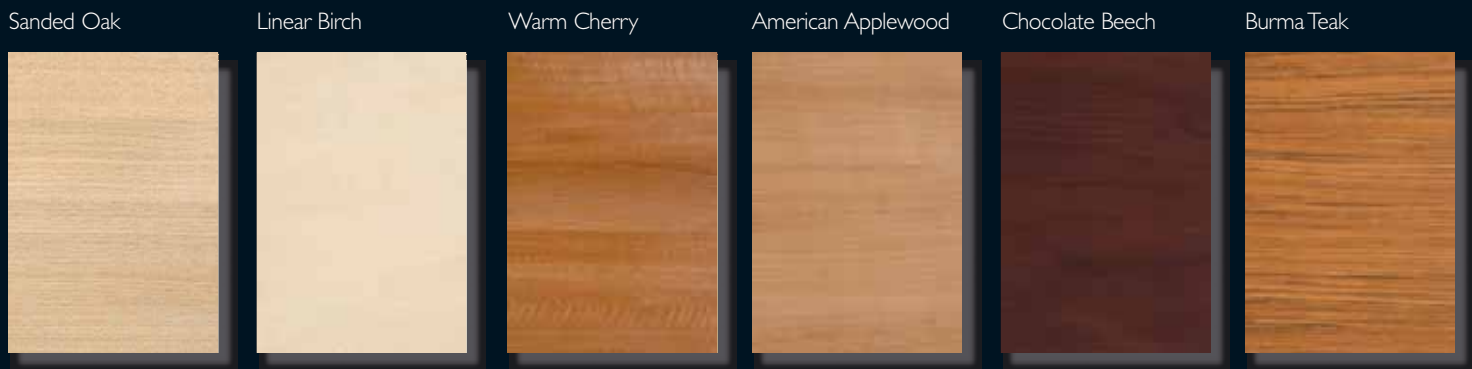

1. Doors - Woodgrain effect Grain direction always runs horizontally

Price Group 1