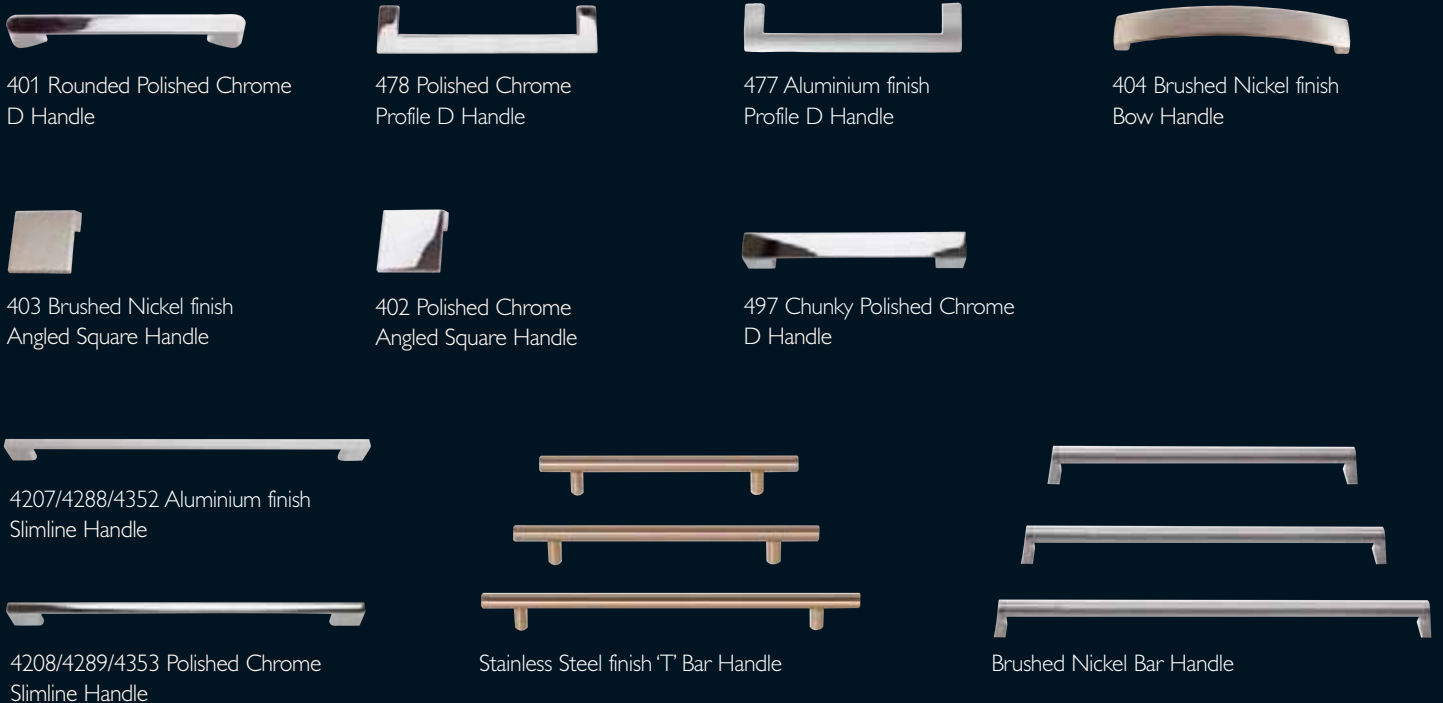

### 3. Select your Plinth Colour

### 4. Select your Door Handle

**2. & 3. Cabinet, Plinth & Shelving** Cabinet woodgrain effect always runs vertically. Plinth and shelving woodgrain effect always runs horizontally

### 4. Handle Options

John Lewis  
The Colour Collection

Colour Collection in Black Gloss and White Gloss with 401 rounded polished chrome 'D' handle

Oven housing with built-under slim tray drawer

Built-in bottom light shelf