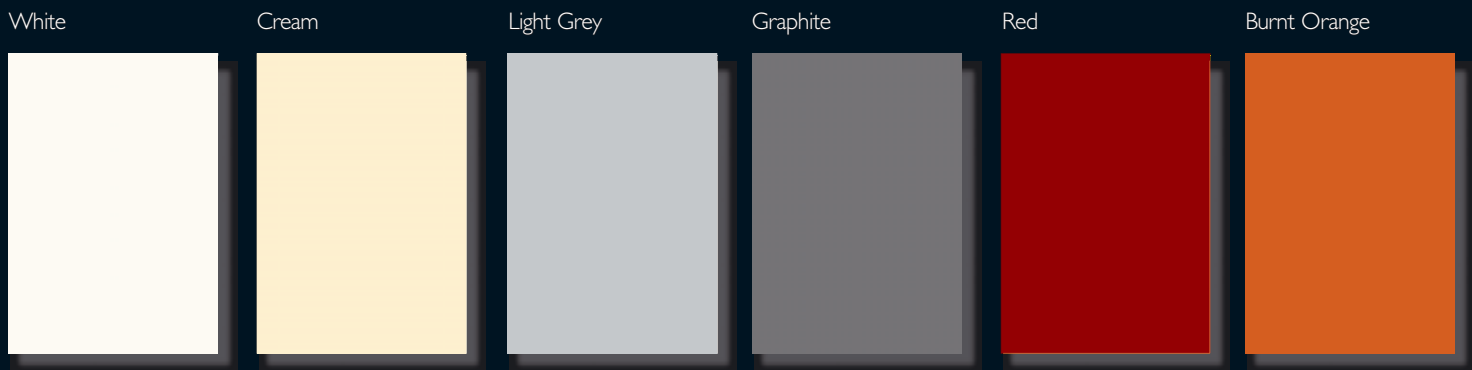

### The Colour Collection

The Colour Collection features a flat slab style door in a choice of gloss, silk or woodgrain finishes. Mix and match doors and cabinets to create an individually designed look.

## Selecting your Colour Collection Kitchen

1. Select your Door Colour

2. Select your Cabinet Colour

### 1. Doors - Silk The reverse of all silk doors are finished in pale grey

Price Group 1

Colour Collection in Burnt Orange Silk and Warm Cherry woodgrain finish with 478 polished chrome profile 'D' handle

**John Lewis**  
**The Colour Collection**

Colour Collection in Applewood woodgrain finish with 401 rounded polished chrome 'D' handle