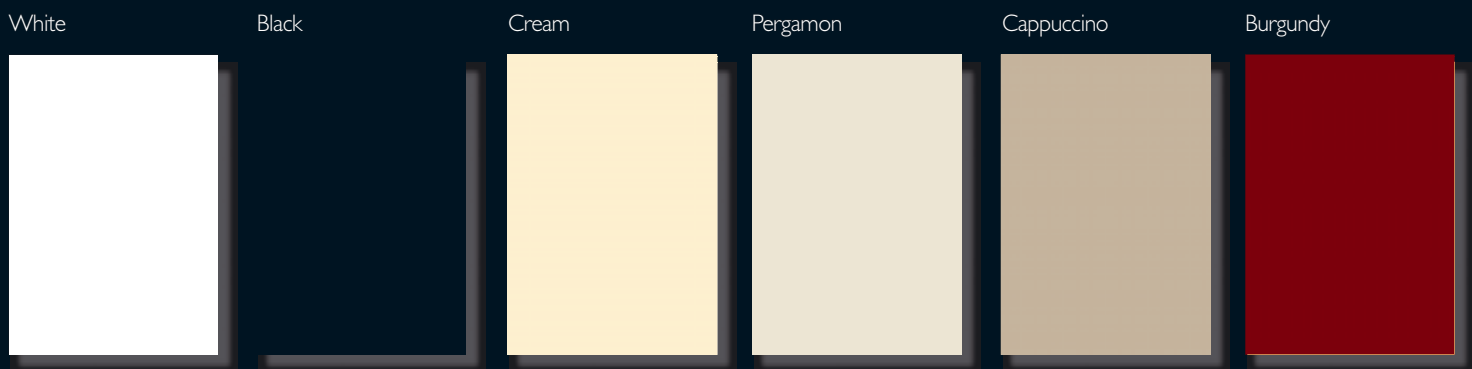

## Selecting your Colour Collection Kitchen

1. Select your Door Colour

2. Select your Cabinet Colour

### 1. Doors - Silk The reverse of all silk doors are finished in pale grey

Price Group 1

### 1. Doors - Gloss The reverse of all gloss lacquer doors finished in a matching colour

Price Group 2

Colour Collection in Burnt Orange Silk and Warm Cherry woodgrain finish with 478 polished chrome profile 'D' handle

**John Lewis**  
**The Colour Collection**

Colour Collection in Applewood woodgrain finish with 401 rounded polished chrome 'D' handle