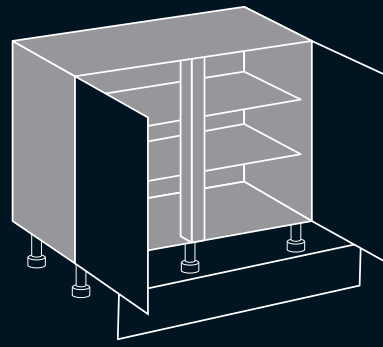

2. Select your Cabinet Colour